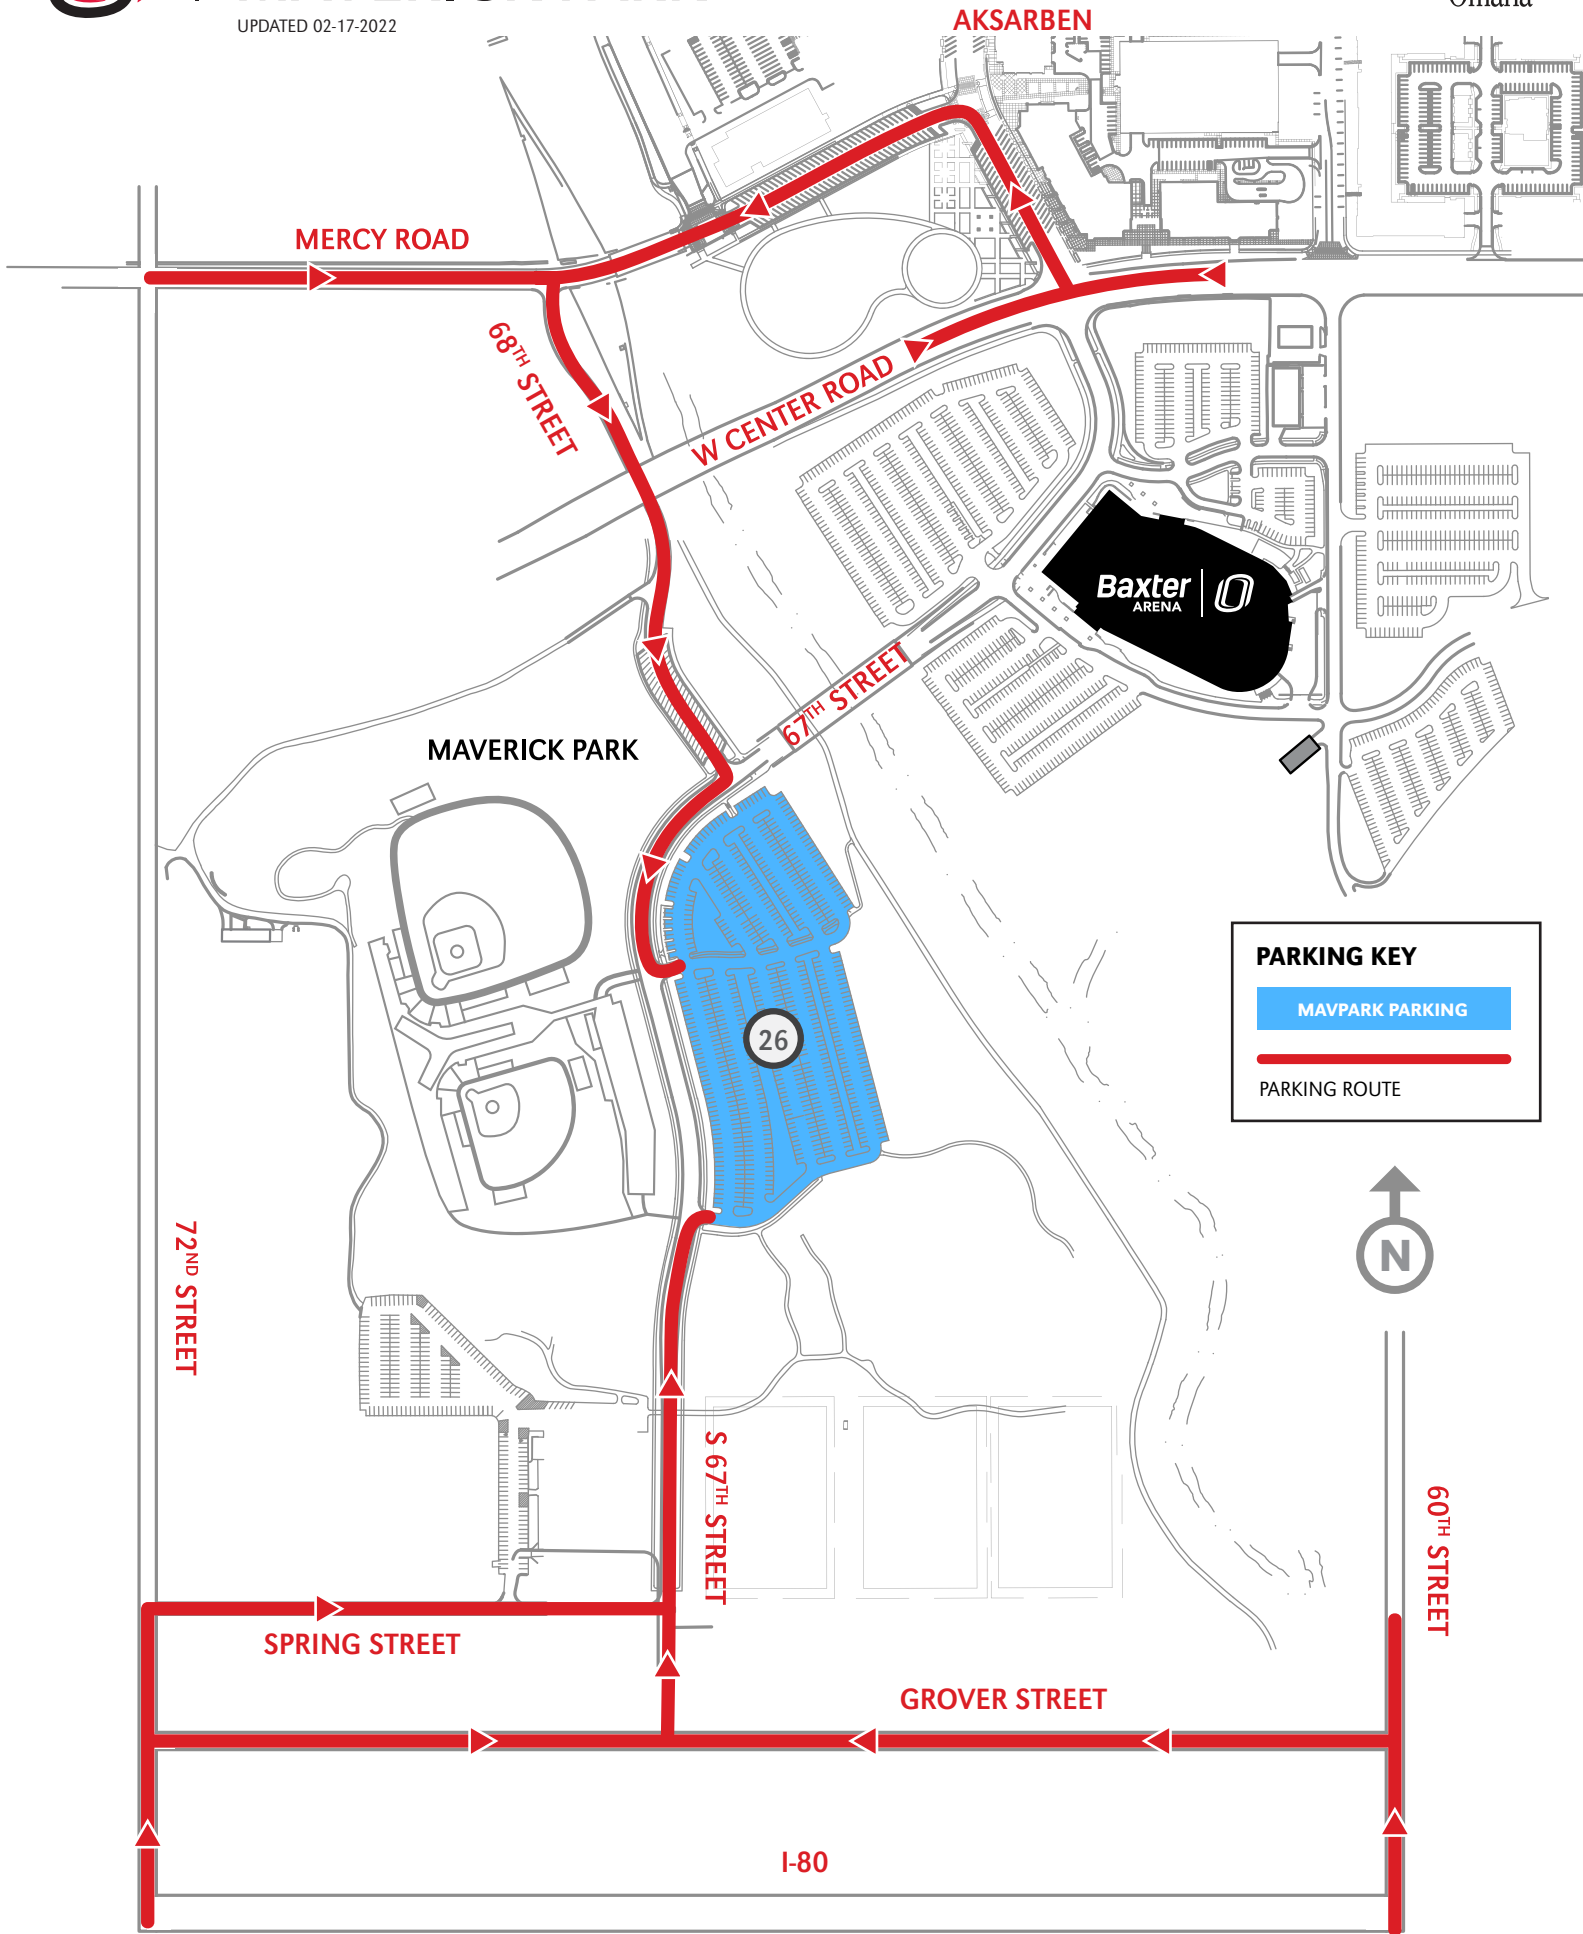

UNIVERSITY OF NEBRASKA AT OMAHA MAVERICK PARK

UPDATED 02-17-2022

UNIVERSITY OF
Nebraska
Omaha

PARKING KEY

MAVPARK PARKING

PARKING ROUTE