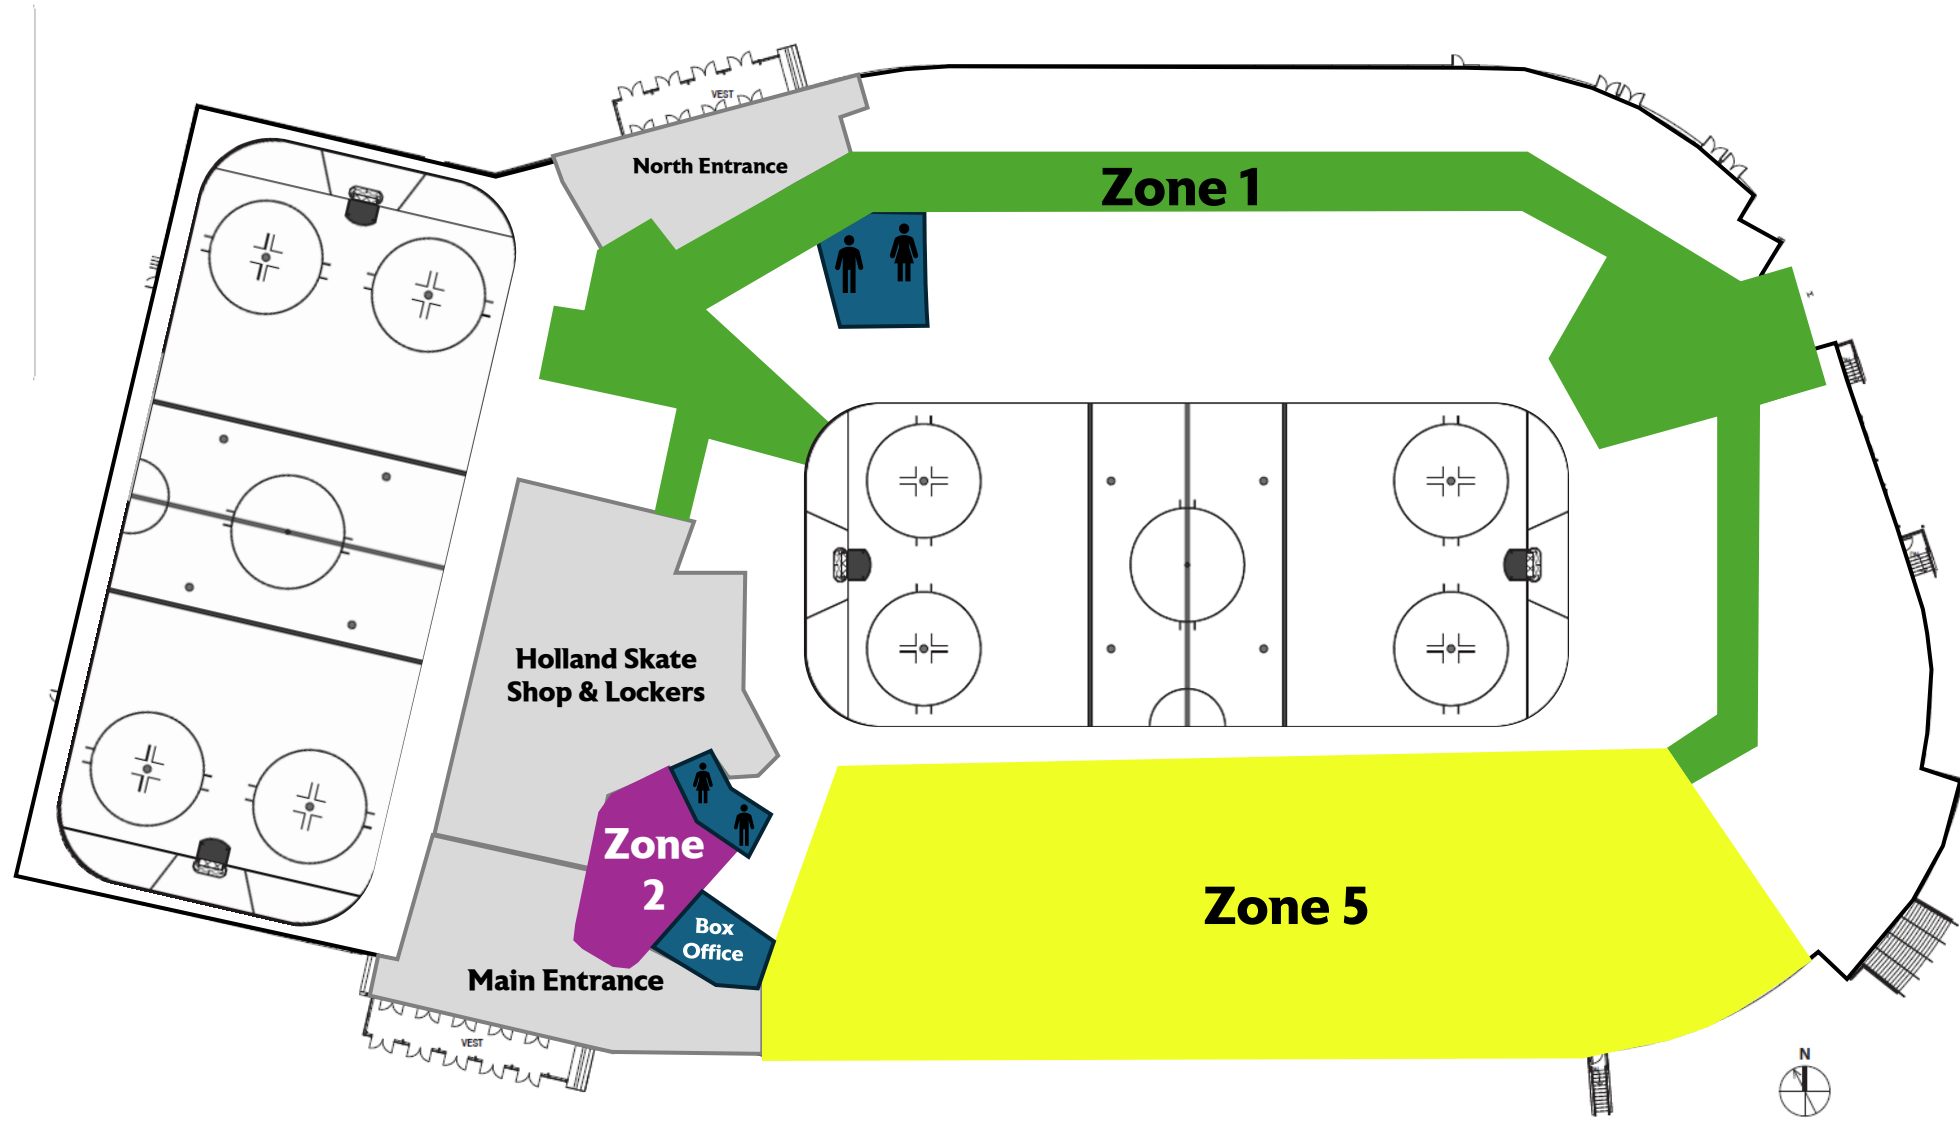

2024-2025 ATHLETIC CREDENTIAL ZONES

Any credential admits general access into an Athletic Facility during a game

Zones below offer additional accesses per Facility: Baxter Arena | **Maverick Park** | **Caniglia Field**

1 Event Level Hallway & **Field** & **Field**

2 Arena Hospitality Spaces & **Scott Pavilion**

3 Suite Level & **Suite Level**

4 Press Level/Court & **Press Box** & **Press Box**

5 Locker **Room** **Hallway**

BA LEVEL 1 – EVENT LEVEL

Event Level

BA LEVEL 2 – CONCOURSE

Concourse Level

BA LEVEL 3 – SUITES

Suite Level

BA LEVEL 4 – PRESS / MEDIA