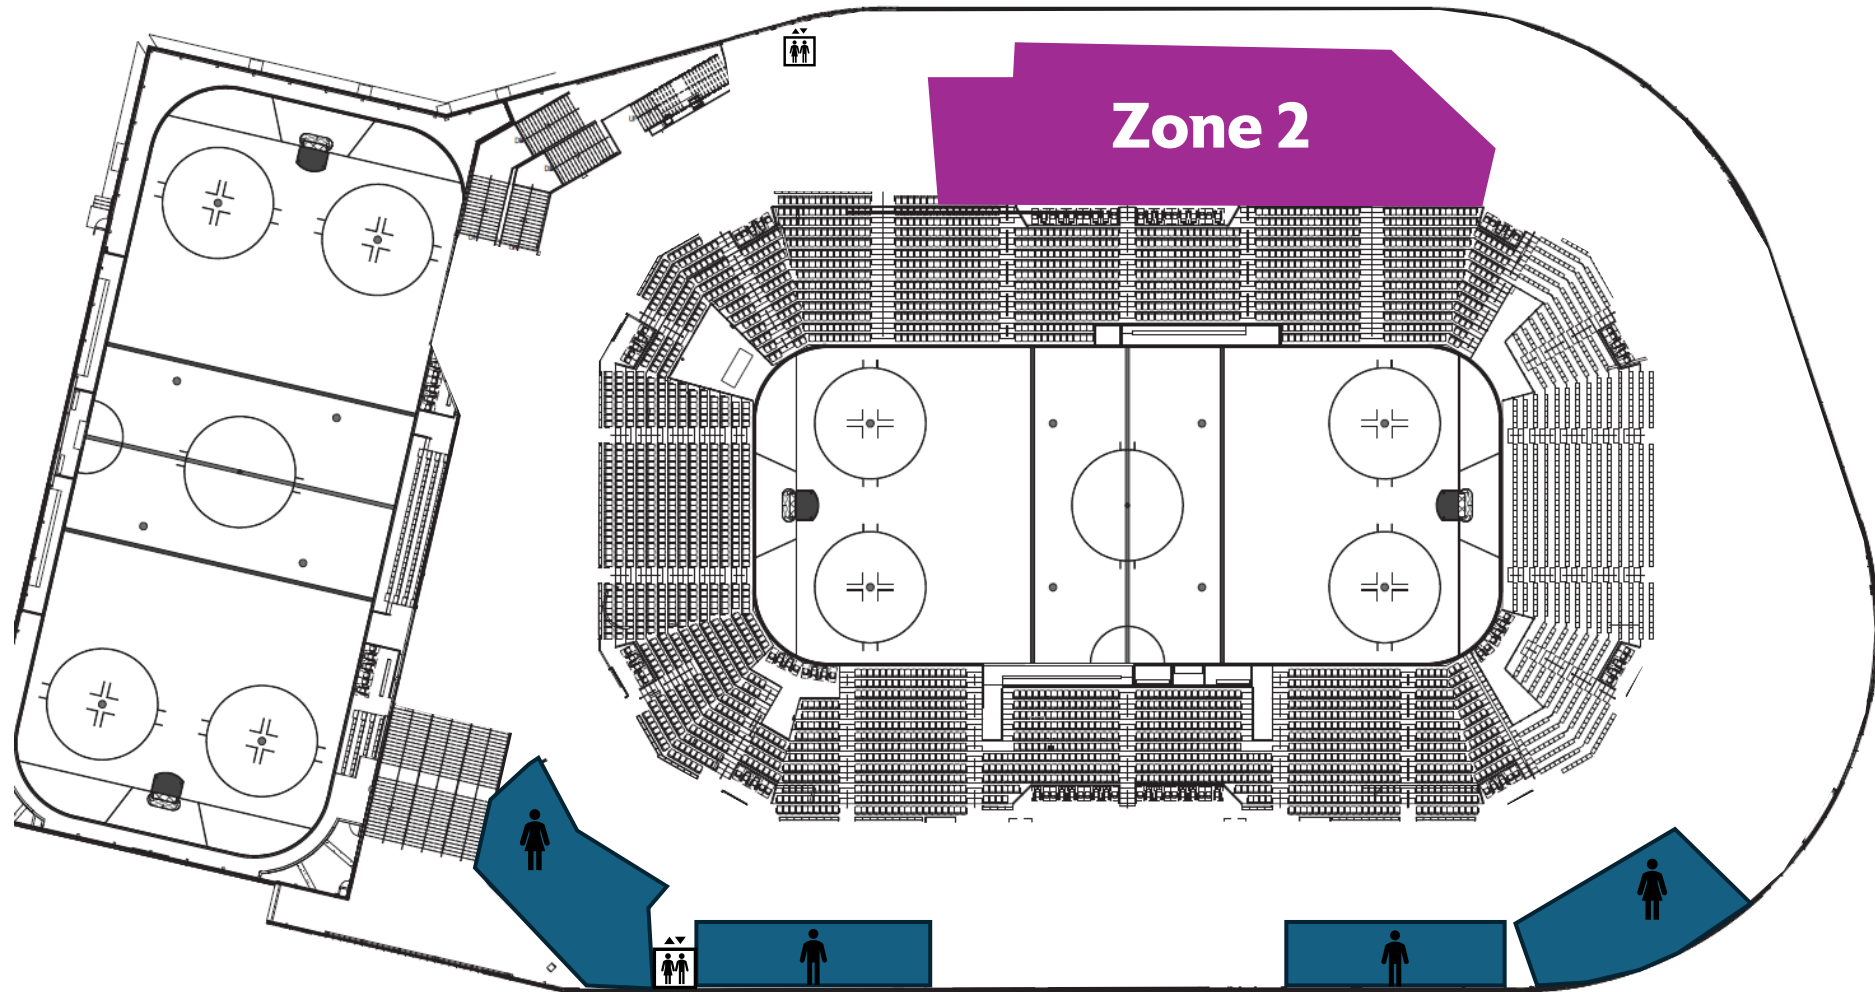

2024-2025 ATHLETIC CREDENTIAL ZONES

Any credential admits general access into an Athletic Facility during a game

Zones below offer additional accesses per Facility: Baxter Arena | **Maverick Park** | **Caniglia Field**

1 Event Level Hallway & **Field** & **Field**

2 Arena Hospitality Spaces & **Scott Pavilion**

3 Suite Level & **Suite Level**

4 Press Level/Court & **Press Box** & **Press Box**

5 Locker **Room** **Hallway**

BA LEVEL 1 – EVENT LEVEL

Event Level

BA LEVEL 2 – CONCOURSE

Concourse Level

BA LEVEL 3 – SUITES

Suite Level

BA LEVEL 4 – PRESS / MEDIA